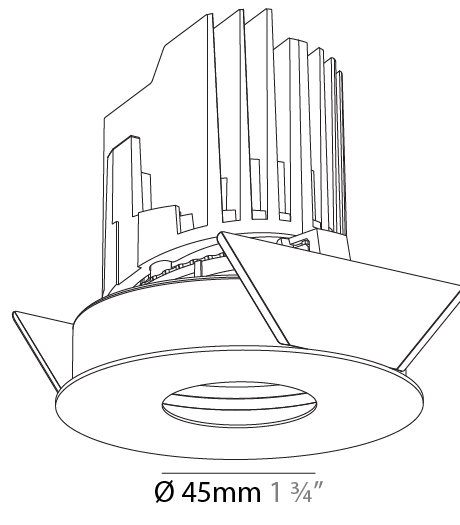

GENERAL

Series: Bioniq
Subseries: Bioniq Round Pinhole
Brand: Prolicht
Division: Architectural
Mounting Type: Recessed
Mounting Location: Ceiling
Subcategory: Downlight

PHYSICAL

Shape: Round
Diameter (mm): 107
Diameter (in): 4 3/16
Height (mm): 112
Height (in): 4 7/16
Ceiling Thickness (mm): 10 / 12.5 / 15
Ceiling Thickness (in): 3/8 or 1/2 or 9/16
Min. Recessing Depth (mm): 130
Min. Recessing Depth (in): 5 1/8
Light Distribution: Adjustable / Downlight
Weight (kg): 0.456
Weight (lbs): 1
Fixture Finish: SSR / BKV / CWI / CRY / HAB / LAG / UFT / ITA / RUA / RUR / MIC / FTG / MYG / TWT / LOD / PUS / FRO / FUP / KIA / POP / BLS / SPG / MEY / GOH / GUM / CHC / COM / ABZ / JAG / OBR / MOS / ROR
Fixture Material: Aluminum Die Cast
Cut-out Measurements: 98mm / 3 7/8"

ELECTRICAL

Lamp Type: LED (Zhaga Standard)
Total Output Wattage (W): 15
Dimming: Dali Dimming
Driver Included: No
Driver Location: Recessed Housing
Driver Type: Constant Current - 120Vac
Housing: See components
Input Voltage (V): 120
Constant Current (MA): 350

LED

Number of LEDs: 1
Color Temperature (°K): Warm Dim
Max. Delivered Lumen (lm): 760
Nominal Lumen (lm): 1140
CRI: >90 CRI
Lamp Life (hrs): 50000

OPTICAL

Reflector: 20 / 40 / 60
Adjustability: Rotational 355°, Tilt 30°

RATINGS AND CERTIFICATIONS

Certified By: Certified for North American Standards
IP rating: IP20

PROJECT
TYPE
SPECIFIER
QUANTITY
DATE