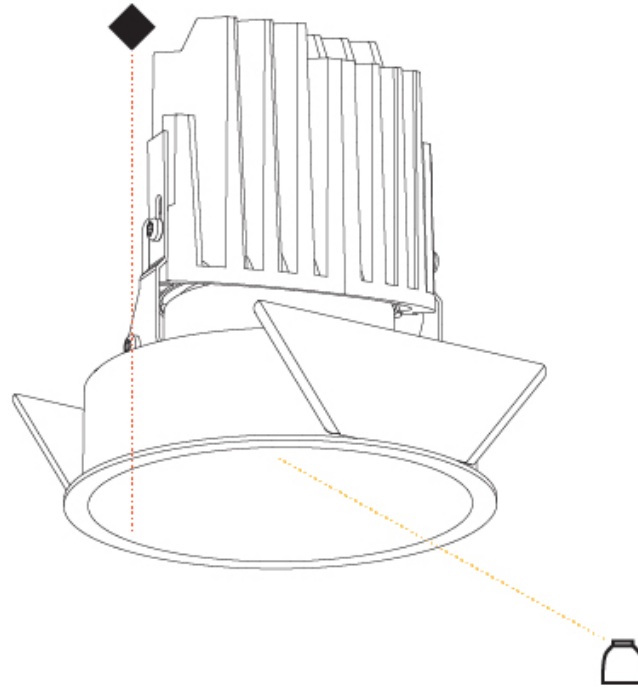

BIONIQ ROUND DEEP RECESSED

A35544-

PROJECT	_____
TYPE	_____
SPECIFIER	_____
QUANTITY	_____
DATE	_____