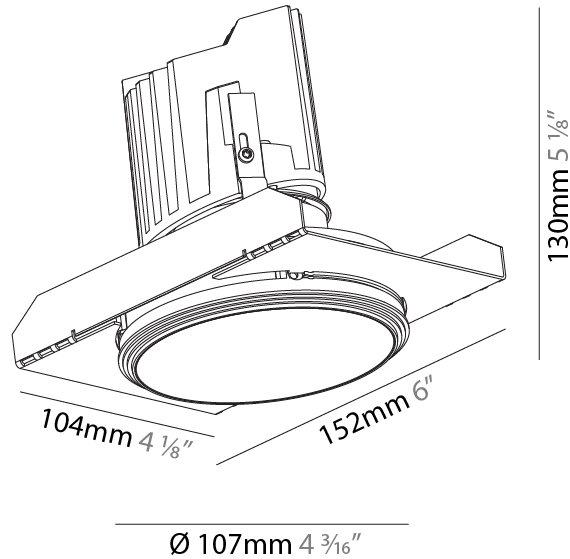

PHYSICAL

Shape: Round
Diameter (mm): 107
Diameter (in): 4 3/16
Height (mm): 130
Height (in): 5 1/8
Ceiling Thickness (mm): 10 / 12.5 / 15 / 25
Ceiling Thickness (in): 3/8 or 1/2 or 9/16 or 1
Min. Recessing Depth (mm): 150
Min. Recessing Depth (in): 5 7/8
Light Distribution: Downlight
Weight (kg): 0.646
Weight (lbs): 1.42
Fixture Finish: SSR / BKV / CWI / CRY / HAB / LAG / UFT / ITA / RUA / RUR / MIC / FTG / MYG / TWT / LOD / PUS / FRO / FUP / KIA / POP / BLS / SPG / MEY / GOH / GUM / CHC / COM / ABZ / JAG / OBR / MOS / ROR
Fixture Material: Aluminum Die Cast
Cut-out Measurements: Ø 111mm / 4 3/8"
Upon Request: Unique Ceiling Thickness

ELECTRICAL

Lamp Type: LED (Zhaga Standard)
Input Wattage (W): 15
Total Output Wattage (W): 14.7
Dimming: Dali Dimming
Driver Included: No
Driver Location: Recessed Housing
Driver Type: Constant Current - 120Vac
Driver Class: Class 2
Housing: See components
Input Voltage (V): 120
Constant Current (MA): 350

LED

Number of LEDs: 1
Color Temperature (°K): Warm Dim
Max. Delivered Lumen (lm): 766
Nominal Lumen (lm): 1140
CRI: >90 CRI
Lamp Life (hrs): 50000
Upon Request: RGB-W Tunable White Special Color Temperature Special LED

OPTICAL

Reflector°: 18 / 42 / 60
Optic°: Lens Pack - No Lens / Linear Spread Lens / Honeycomb / Spread Lens
Upon Request: Special Beam Angles

RATINGS AND CERTIFICATIONS