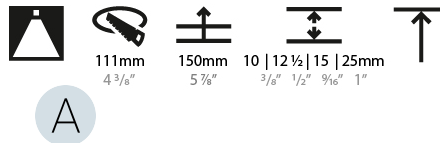

PHYSICAL

Shape: Round
Diameter (mm): 107
Diameter (in): 4 3/16
Height (mm): 130
Height (in): 5 1/8
Ceiling Thickness (mm): 10 / 12.5 / 15 / 25
Ceiling Thickness (in): 3/8 or 1/2 or 9/16 or 1
Min. Recessing Depth (mm): 150
Min. Recessing Depth (in): 5 7/8
Light Distribution: Downlight
Weight (kg): 0.646
Weight (lbs): 1.42
Fixture Finish: SSR / BKV / CWI / CRY / HAB / LAG / UFT / ITA / RUA / RUR / MIC / FTG / MYG / TWT / LOD / PUS / FRO / FUP / KIA / POP / BLS / SPG / MEY / GOH / GUM / CHC / COM / ABZ / JAG / OBR / MOS / ROR
Fixture Material: Aluminum Die Cast
Cut-out Measurements: Ø 111mm / 4 3/8"
Upon Request: Unique Ceiling Thickness

ELECTRICAL

Lamp Type: LED (Zhaga Standard)
Input Wattage (W): 15
Total Output Wattage (W): 14.7
Dimming: Dali Dimming
Driver Included: No
Driver Location: Recessed Housing
Driver Type: Constant Current - 120Vac
Driver Class: Class 2
Housing: See components
Input Voltage (V): 120
Constant Current (MA): 350

LED

Number of LEDs: 1
Color Temperature (°K): Warm Dim
Max. Delivered Lumen (lm): 766
Nominal Lumen (lm): 1140
CRI: >90 CRI
Lamp Life (hrs): 50000
Upon Request: RGB-W Tunable White Special Color Temperature Special LED

OPTICAL

Reflector°: 18 / 42 / 60
Optic°: Lens Pack - No Lens / Linear Spread Lens / Honeycomb / Spread Lens
Upon Request: Special Beam Angles

RATINGS AND CERTIFICATIONS